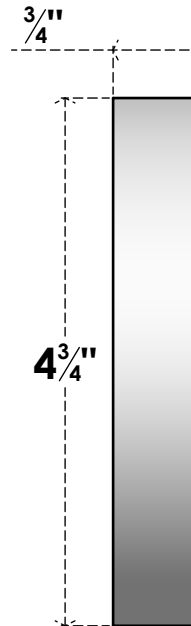

# ROSP070X048X075DAL09

7"W X 4 3/4"H X 3/4"P STANDARD DALTON FLOWER ROSETTE WITH SQUARE EDGE, ARCHITECTURAL GRADE PVC

**FRONT**

**SIDE**

EKENA MILLWORK  
2300 WEST MAIN ST.  
CLARKSVILLE, TX 75426  
TOLL FREE: 866-607-0453  
WWW.EKENAMILLWORK.COM

### NOTES

1. INSTALLATION TO BE COMPLETED IN ACCORDANCE WITH MANUFACTURER'S SPECIFICATIONS.
2. DRAWING MAY NOT BE TO SCALE
3. THIS DRAWING IS INTENDED FOR DESIGN AND PLANNING PURPOSES ONLY.
4. ALL INFORMATION CONTAINED HEREIN WAS CURRENT AT THE TIME OF DEVELOPMENT BUT MUST BE REVIEWED AND APPROVED BY THE PRODUCT MANUFACTURER TO BE CONSIDERED ACCURATE.
5. ARCHITECTURAL GRADE PVC PRODUCTS ARE MADE FROM EXPANDED CELLULAR PVC AND COME NATURALLY WHITE BUT MAY BE PAINTED