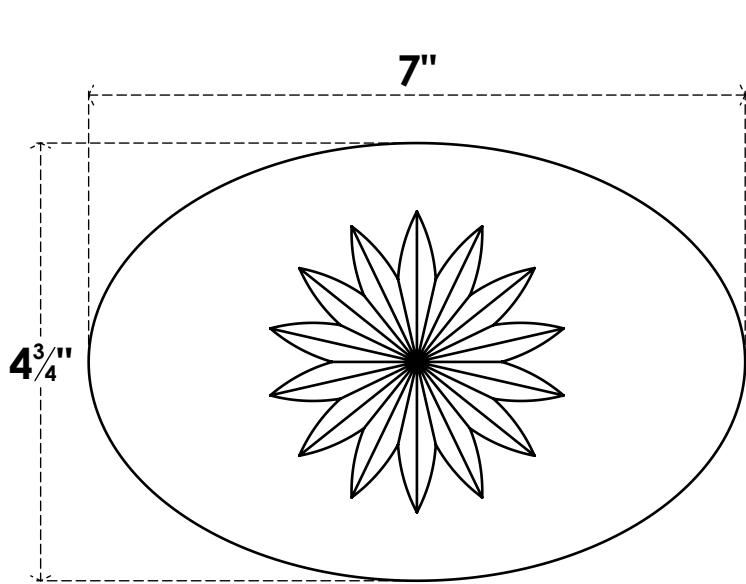

# ROSP070X048X075DAL09

7"W X 4 3/4"H X 3/4"P STANDARD DALTON FLOWER ROSETTE WITH SQUARE EDGE, ARCHITECTURAL GRADE PVC

**FRONT**

**SIDE**

EKENA MILLWORK  
2300 WEST MAIN ST.  
CLARKSVILLE, TX 75426  
TOLL FREE: 866-607-0453  
WWW.EKENAMILLWORK.COM